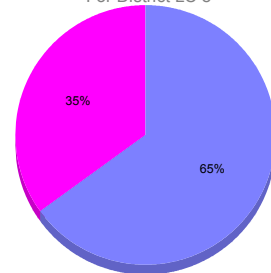

Goal, New, Dropped, Gain/Loss

Comparison of Membership Gain/Loss

Current Year Compared to the Previous Year

Gender Comparison 2010-2011

For District LC 8

Oct/Nov/Dec

■ Male ■ Female