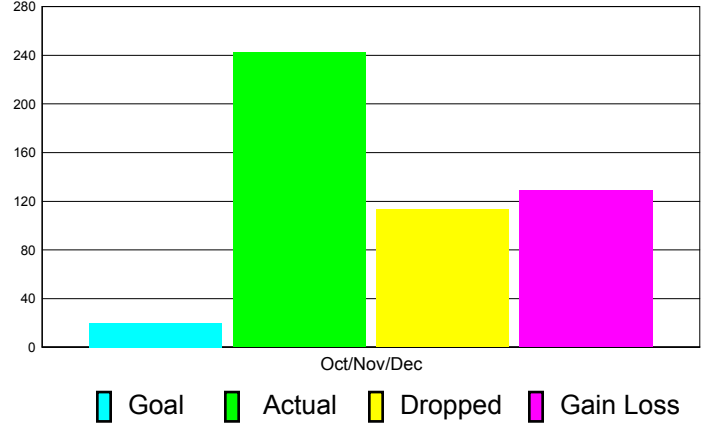

Membership Results 2011-2012

Goal, New, Dropped, Gain/Loss